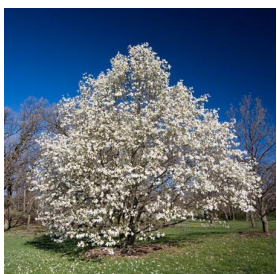

Flowering Dogwood (*Cornus Florida*)

Height: 20-50ft; Spread: 20-50ft
Flower Color: white
Fruit: Berry; red to orange
Sun Exposure: Partial Sun
Soil Texture: Loamy
Soil Moisture: Dry, Moist
Blooms: April - May

Serviceberry (*Amelanchier canadensis*)

Height: 35 - 50ft; Spread: 35 - 50ft
Flower Color: white
Fruit: Fleshy; red to purple
Sun Exposure: Partial Sun, Shade
Soil Texture: Clay, Loamy, Sandy
Soil Moisture: Moist, Wet
Blooms: April - May

Eastern Redbud (*Cercis canadensis*)

Height: 20-35ft; Spread: 20-35ft
Flower Color: pink to lavender
Fruit: Pod; black
Sun Exposure: Partial Sun, Shade
Soil Texture: Loamy, Sandy
Soil Moisture: Dry, Moist
Blooms: April - May

Sweetbay Magnolia (*Magnolia virginiana*)

Height: 12 - 30ft; Spread: 12 - 30ft
Flower Color: white to cream
Fruit: Berry; red
Sun Exposure: Full Sun, Partial Sun, Shade
Soil Texture: Clay, Loamy, Sandy
Soil Moisture: Moist, Wet
Blooms: May - July